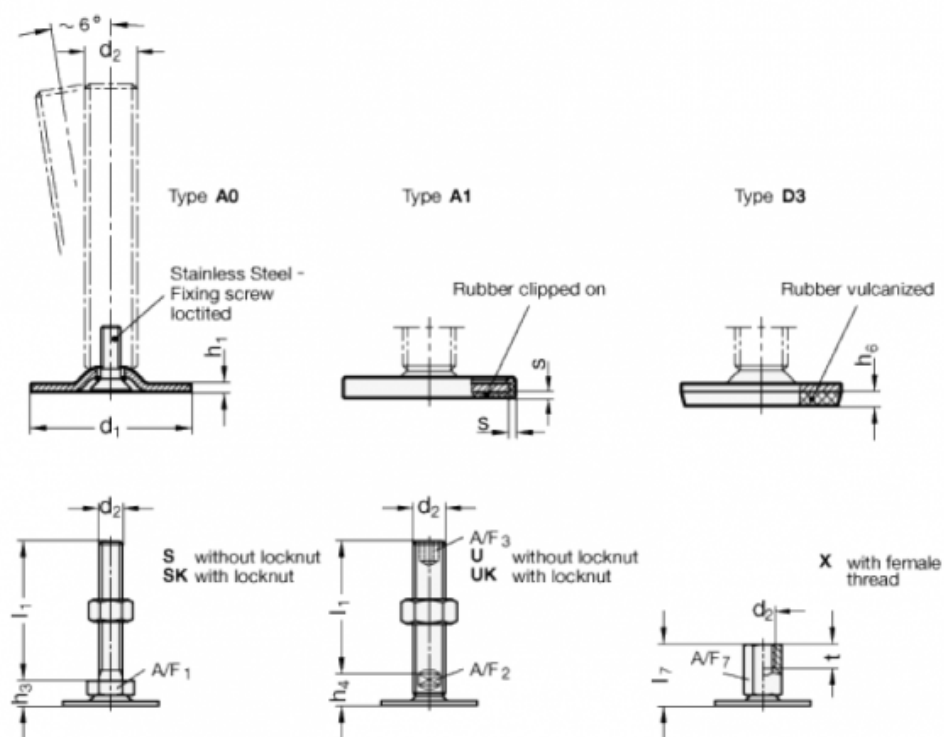

Data Sheet

Article number: 204060M12125A1SK

Description: E+G levelling foot
GN 40-60-M12-125-A1-SK

Note: SK With nut, External hexagon at the bottom

Measures

A/F1	= 17
d1	= 60
d2	= M12
h1	= 2.5
h3	= 11
h6	=
l1	= 125
s	= 1.5